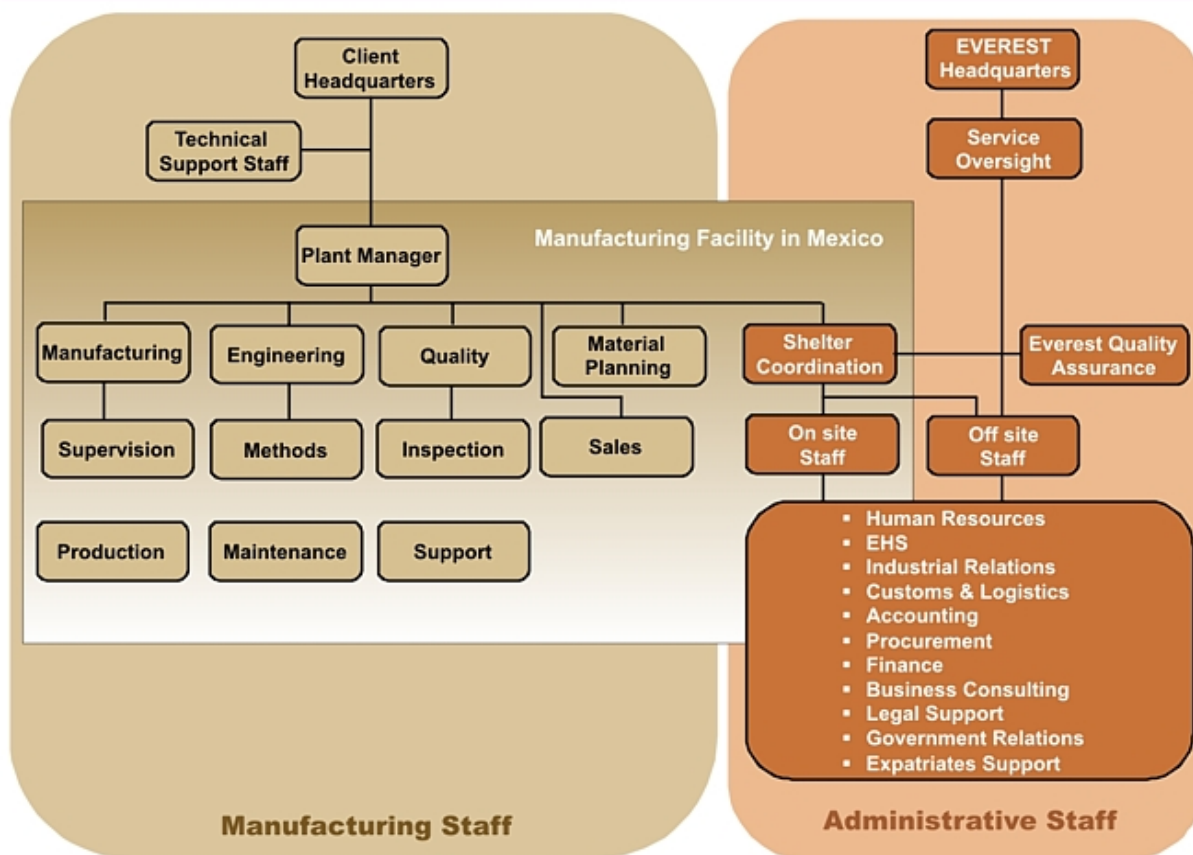

SHELTER SERVICES

SIMPLIFIED, FAST and COST EFFECTIVE IMPLEMENTATION

Our Shelter Services simplify your implementation through the use of a pre-established company in Mexico (SHELTER) that has all the means in terms of Manpower, Administrative support, Facilities to support your immediate implementation relieving you from a significant part of the complexity of a startup.

Everest Shelter Services allow you to run the Operations while the Administrative burden is handled by us. You benefit from our expertise on Mexico related matters while you focus on CORE activities.

Each party contributes its best capabilities in a seamless operation, achieving rapidly the expected efficiency in terms of scope, quality and cost.

SHELTER OPERATIONAL STRUCTURE

The Everest Group